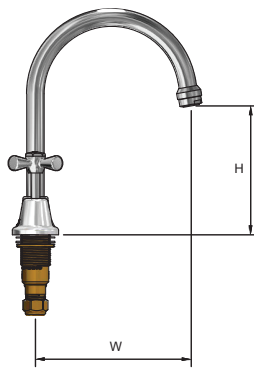

Old Kent Hob Sink Set

8971

Product Specifications

MT MONOPOLY™
T A P W A R E

Specifications

Maximum working temperature 80°C

Maximum pressure rating 1000kPa

Sizing Chart [MM]

	H	L	W
8971	139	278	168

Features

Watermark approved

Chrome plated finish

Swivel spout

Tested and certified to AS/NZS 3718

For more information on Monopoly Tapware, contact:
Austworld 15 Activity Crescent, Molendinar, Queensland 4214 Australia
P. 1300 780 430 F. 1300 780 441 E. info@austworld.com.au