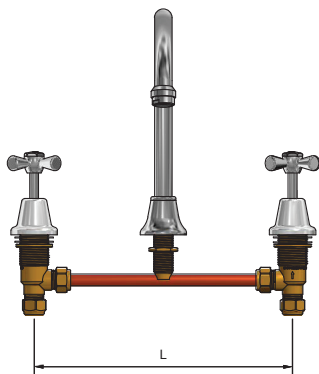

Old Kent Hob Sink Set

8971

Product Specifications

MT MONOPOLY™
T A P W A R E

Specifications

Maximum working temperature 80°C

Maximum pressure rating 1000kPa

Sizing Chart [MM]

	H	L	W
8971	139	278	168

Features

Watermark approved

Chrome plated finish

Swivel spout

Tested and certified to AS/NZS 3718

For more information on Monopoly Tapware, contact:
Austworld 15 Activity Crescent, Molendinar, Queensland 4214 Australia
P. 1300 780 430 F. 1300 780 441 E. info@austworld.com.au