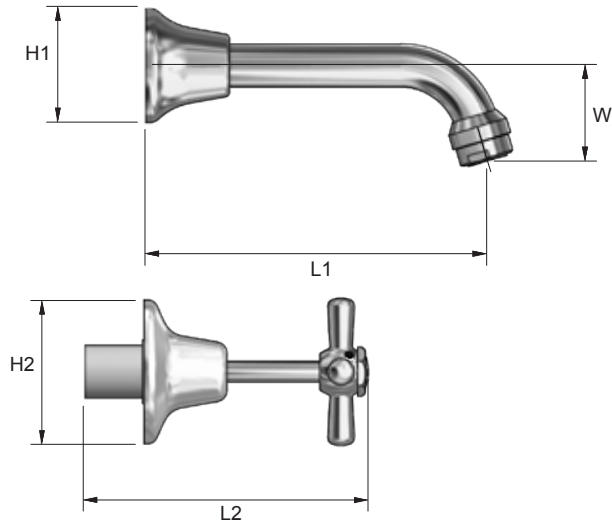

Whitehall EZY Clean Bath Set

9626

Product Specifications

Specifications

Maximum working temperature 80°C

Maximum pressure rating 1000kPa

Sizing Chart [MM]

	H1	H2	L1	L2	W
9626	50	64	151	127	42

MT MONOPOLY™
T A P W A R E

Features

Watermark approved

Red and blue buttons included

Anti vandal

Chrome plated finish

Premium jumper valve

Tested and certified to AS/NZS 3718