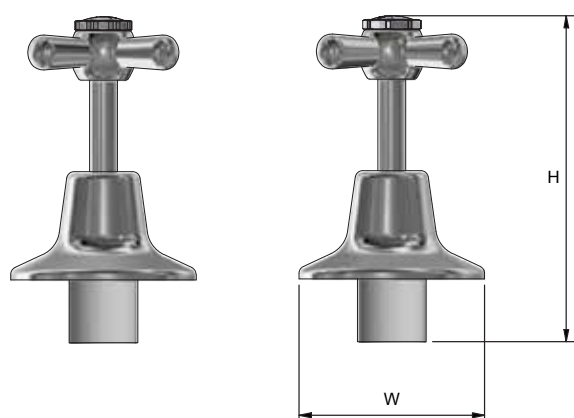

# Whitehall EZY Clean Wall Top Assemblies

9657

## Product Specifications

**MT** MONOPOLY™  
T A P W A R E

### Sizing Chart [MM]

	H	W
9657	112	64