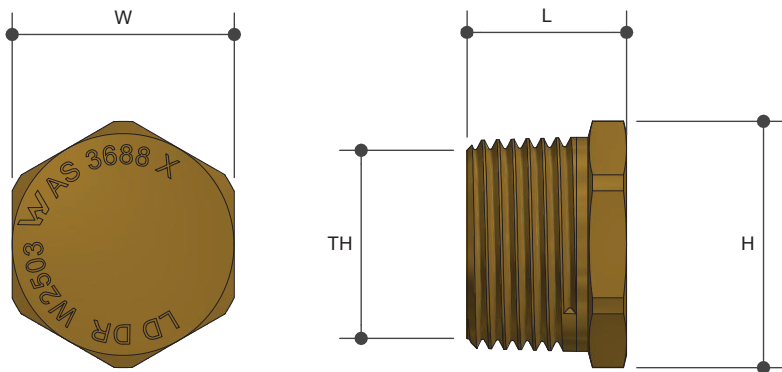

SCREWED BRASSWARE

Hexagon Plug Lead Free

Product Specifications

Specifications

Working Temperature 1°C - 95°C

Maximum Pressure rating 1600kPa

Sizing Chart (MM)

	L	H	W	TH
AW708LF	13	14	12	R 1/8"
AW708NBLF	13	14	12	R 1/8"
AW709LF	15	19	17	R 1/4"
AW710LF	20	21	18	R 3/8"
AW711LF	19	25	22	R 1/2"
AW711NBLF	19	25	22	R 1/2"
AW712LF*	19	25	22	R 1/2"
AW713LF	21	30	27	R 3/4"
AW713NBLF	21	30	27	R 3/4"
AW715LF	25	38	35	R 3/4"
AW716LF	27	48	43	R 1 1/4"
AW717LF	30	53	50	R 1 1/2"
AW718LF	30	64	60	R 2"
AW719LF	36	83	77	R 2 1/2"
AW721LF	43	126	116	R 4"

* Chrome Plated

Features

Watermark Lead Free Approved

Brass and Chrome Finish

Tested and Certified to AS 3688

Material Chart

Part	Material
Plug	DR Lead Free Brass

For more information on Metforge, contact: