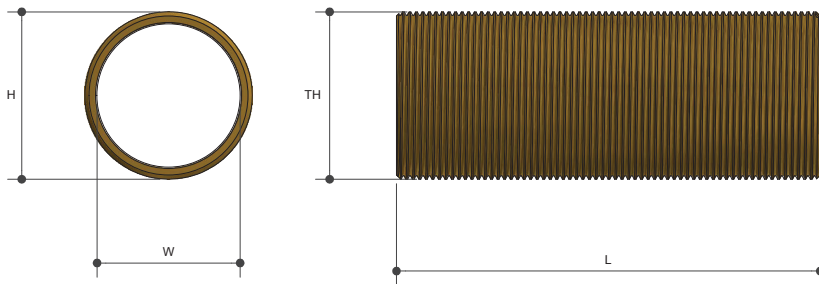

SCREWED BRASSWARE

All Thread Nipple Lead Free

Product Specifications

Specifications

Working temperature 1°C - 95°C

Maximum Pressure Rating 1600kPa

Sizing Chart (MM)

	L	H	W	TH
AW624LF	150	10	5	G 1/8"
AW625LF	150	13	7	G 1/4"
AW626LF	150	16	11	G 3/8"
AW627LF	150	20	15	G 1/2"
AW628LF	300	20	15	G 1/2"
AW629LF	600	20	15	G 1/2"
AW630LF	150	20	26	G 3/4"
AW631LF	300	20	26	G 3/4"
AW632LF	150	33	25	G 1"
AW633LF	300	33	25	G 1"
AW634LF	150	41	34	G 1 1/4"
AW635LF	300	41	34	G 1 1/4"
AW636LF	150	47	39	G 1 1/2"
AW637LF	300	47	39	G 1 1/2"
AW638LF	150	59	51	G 2"
AW639LF	300	59	51	G 2"

Features

Watermark Lead Free Approved

Tested and Certified to AS 3688

Material Chart

Part	Material
Body	DR Lead Free Brass

For more information on Metforge, contact:

Austworld 15 Activity Crescent, Molendinar, Queensland 4214 Australia