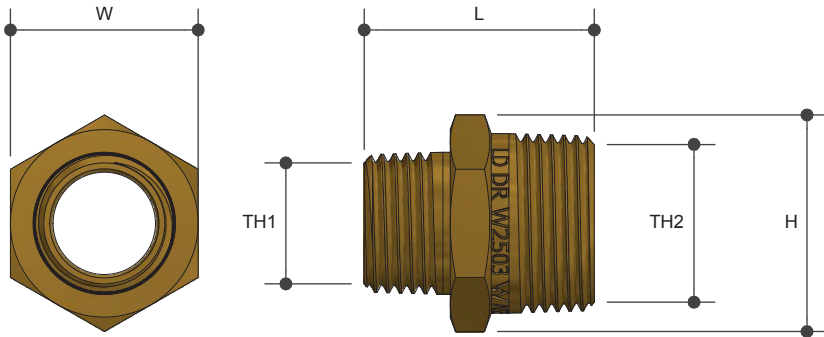

# SCREWED BRASSWARE

Hexagon Nipple Reducing Flat Seat Lead Free

Product Specifications

## Sizing Chart (MM)

	L	H	W	TH1	TH2
AW685-1LF	39	30	27	R 1/2"	G 3/4"