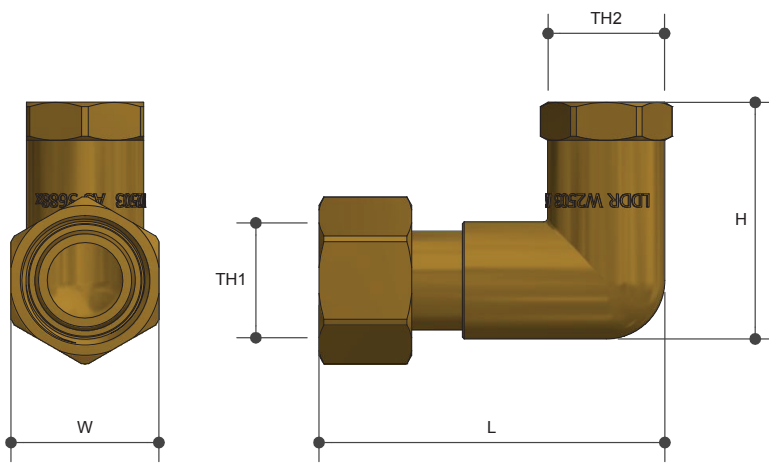

# SCREWED BRASSWARE

Elbow FI Loose Nut Lead Free

Product Specifications

## Sizing Chart (MM)

	L	H	W	TH1	TH2
AW428LF	91	62	39	G 1"	Rp 3/4"