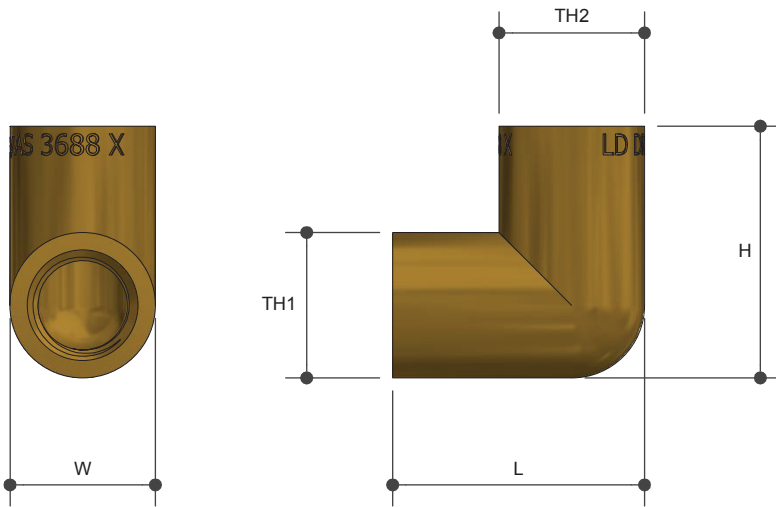

SCREWED BRASSWARE

Elbow Fl Lead Free

Product Specifications

Specifications

Maximum Working Temperature 1 °C to 95 °C

Maximum Pressure Rating 1600kPa

Features

Watermark Lead Free Approved

Brass and Chrome Finish

Tested and Certified to AS 3688

Sizing Chart (MM)

	L	H	W	TH1	TH2
AW545LF	24	24	14	Rp 1/8"	Rp 1/8"
AW546LF	28	28	17	Rp 1/4"	Rp 1/4"
AW547LF	35	36	22	Rp 3/8"	Rp 3/8"
AW548LF	38	38	25	Rp 1/2"	Rp 1/2"
AW548NBLF	38	38	25	Rp 1/2"	Rp 1/2"
AW549LF*	38	38	25	Rp 1/2"	Rp 1/2"
AW550LF	43	43	31	Rp 3/4"	Rp 3/4"
AW550NBLF	43	43	31	Rp 3/4"	Rp 3/4"
AW552LF	53	54	38	Rp 1"	Rp 1"
AW554LF	66	66	47	Rp 1 1/4"	Rp 1 1/4"
AW555LF	74	74	54	Rp 1 1/2"	Rp 1 1/2"
AW556LF	91	91	66	Rp 2"	Rp 2"