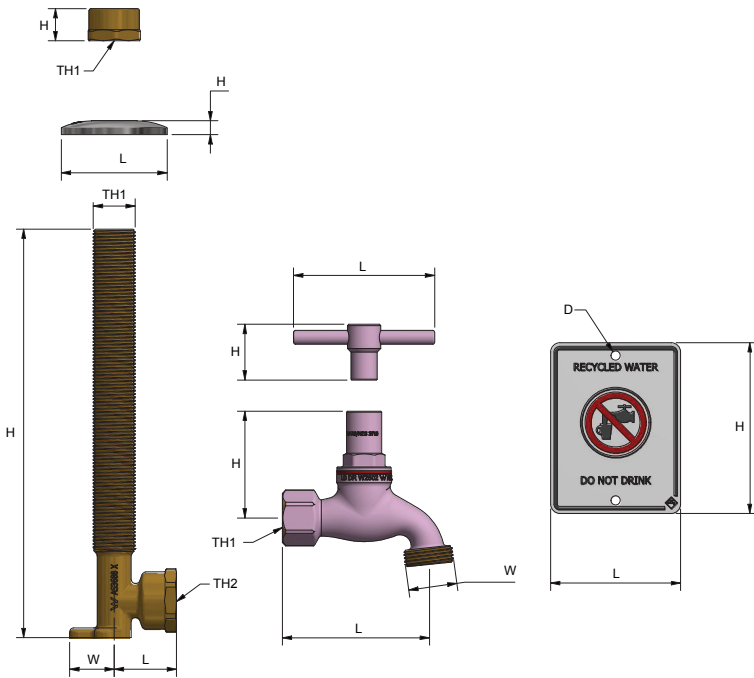

RECYCLED WATER KIT

Hose Tap Lilac with Elbow 18MM x 185MM
RW19K Lead Free

Product Specifications

Metforge®
b r a s s w a r e

Specifications

Working Temperature 1°C to 75°C

Maximum Pressure Rating 1000kPa

Sizing Chart (MM)

RW19KLF	L	H	W	D	TH1	TH2
RWK	76	30	-	-	-	-
1028	70	92	-	5	-	-
RWCLF	-	17	-	-	G 5/8"	-
RWP	57	8	-	-	-	-
RW18LF	79	58	26	-	G 5/8"	-
AW384LF	34	185	24	-	G 5/8"	Rp 3/4"

Legend

- RWK - KEY Lilac
- 1028 - Recycled Water Sign
- RWC - Cap
- RWP - Cover Plate
- RW18 - Hose Tap FI Lilac
- AW384 - Lugged Extension Elbow 185mm

Features

Watermark Lead Free Approved

Tested and Certified to AS/NZS 3718

Material Chart

Part	Material
RWK	Brass
1028	Zinc Plated Sheet
RWC	Brass
RWP	Stainless Steel
RW18	DR Lead Free Brass
AW384	DR Lead Free Brass